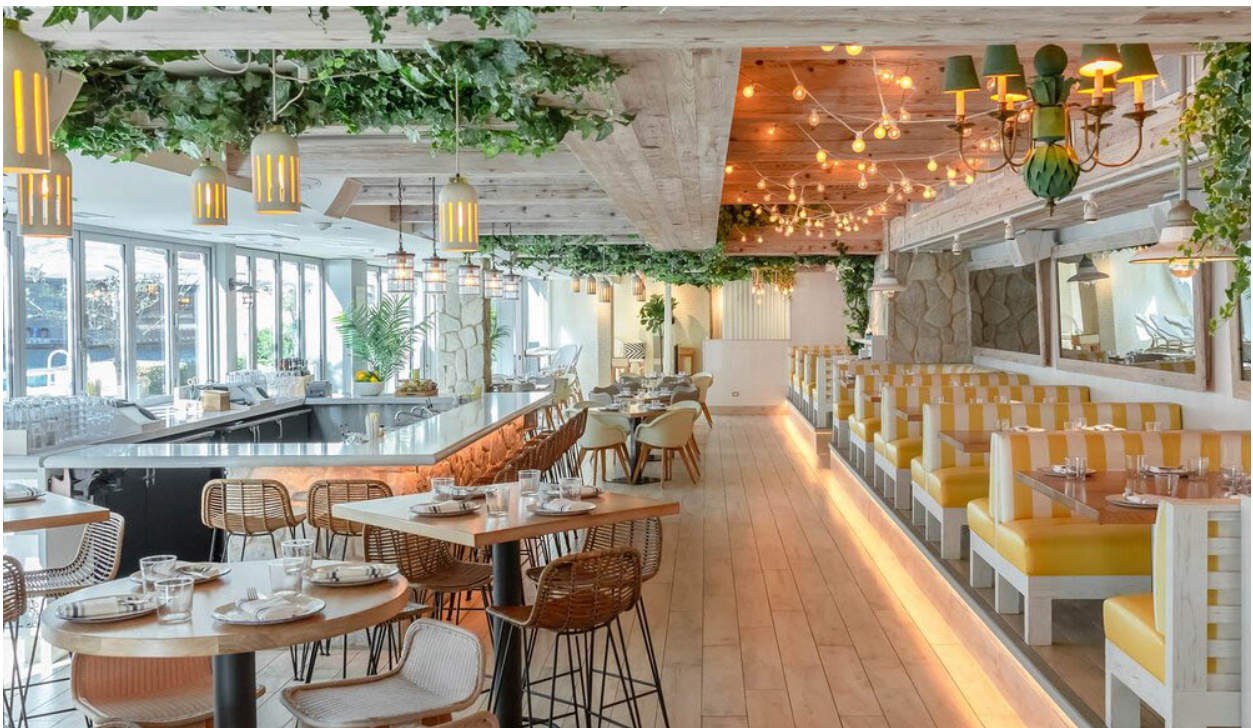

Skyline Speakeasy Look Book

High boy tables and outboard horseshoe countertops with seating

Attractive stools for outboard countertop, warm wood and cute lights

Retractable awning to provide shade and some protection from the elements.

Aesthetic Inspiration

Faux-Teak deck to enhance the look and feel both on board and from the Riverwalk

Recent Skyline Queen Photos (Pre Construction)

Recent Skyline Princess Photos (Pre Construction)